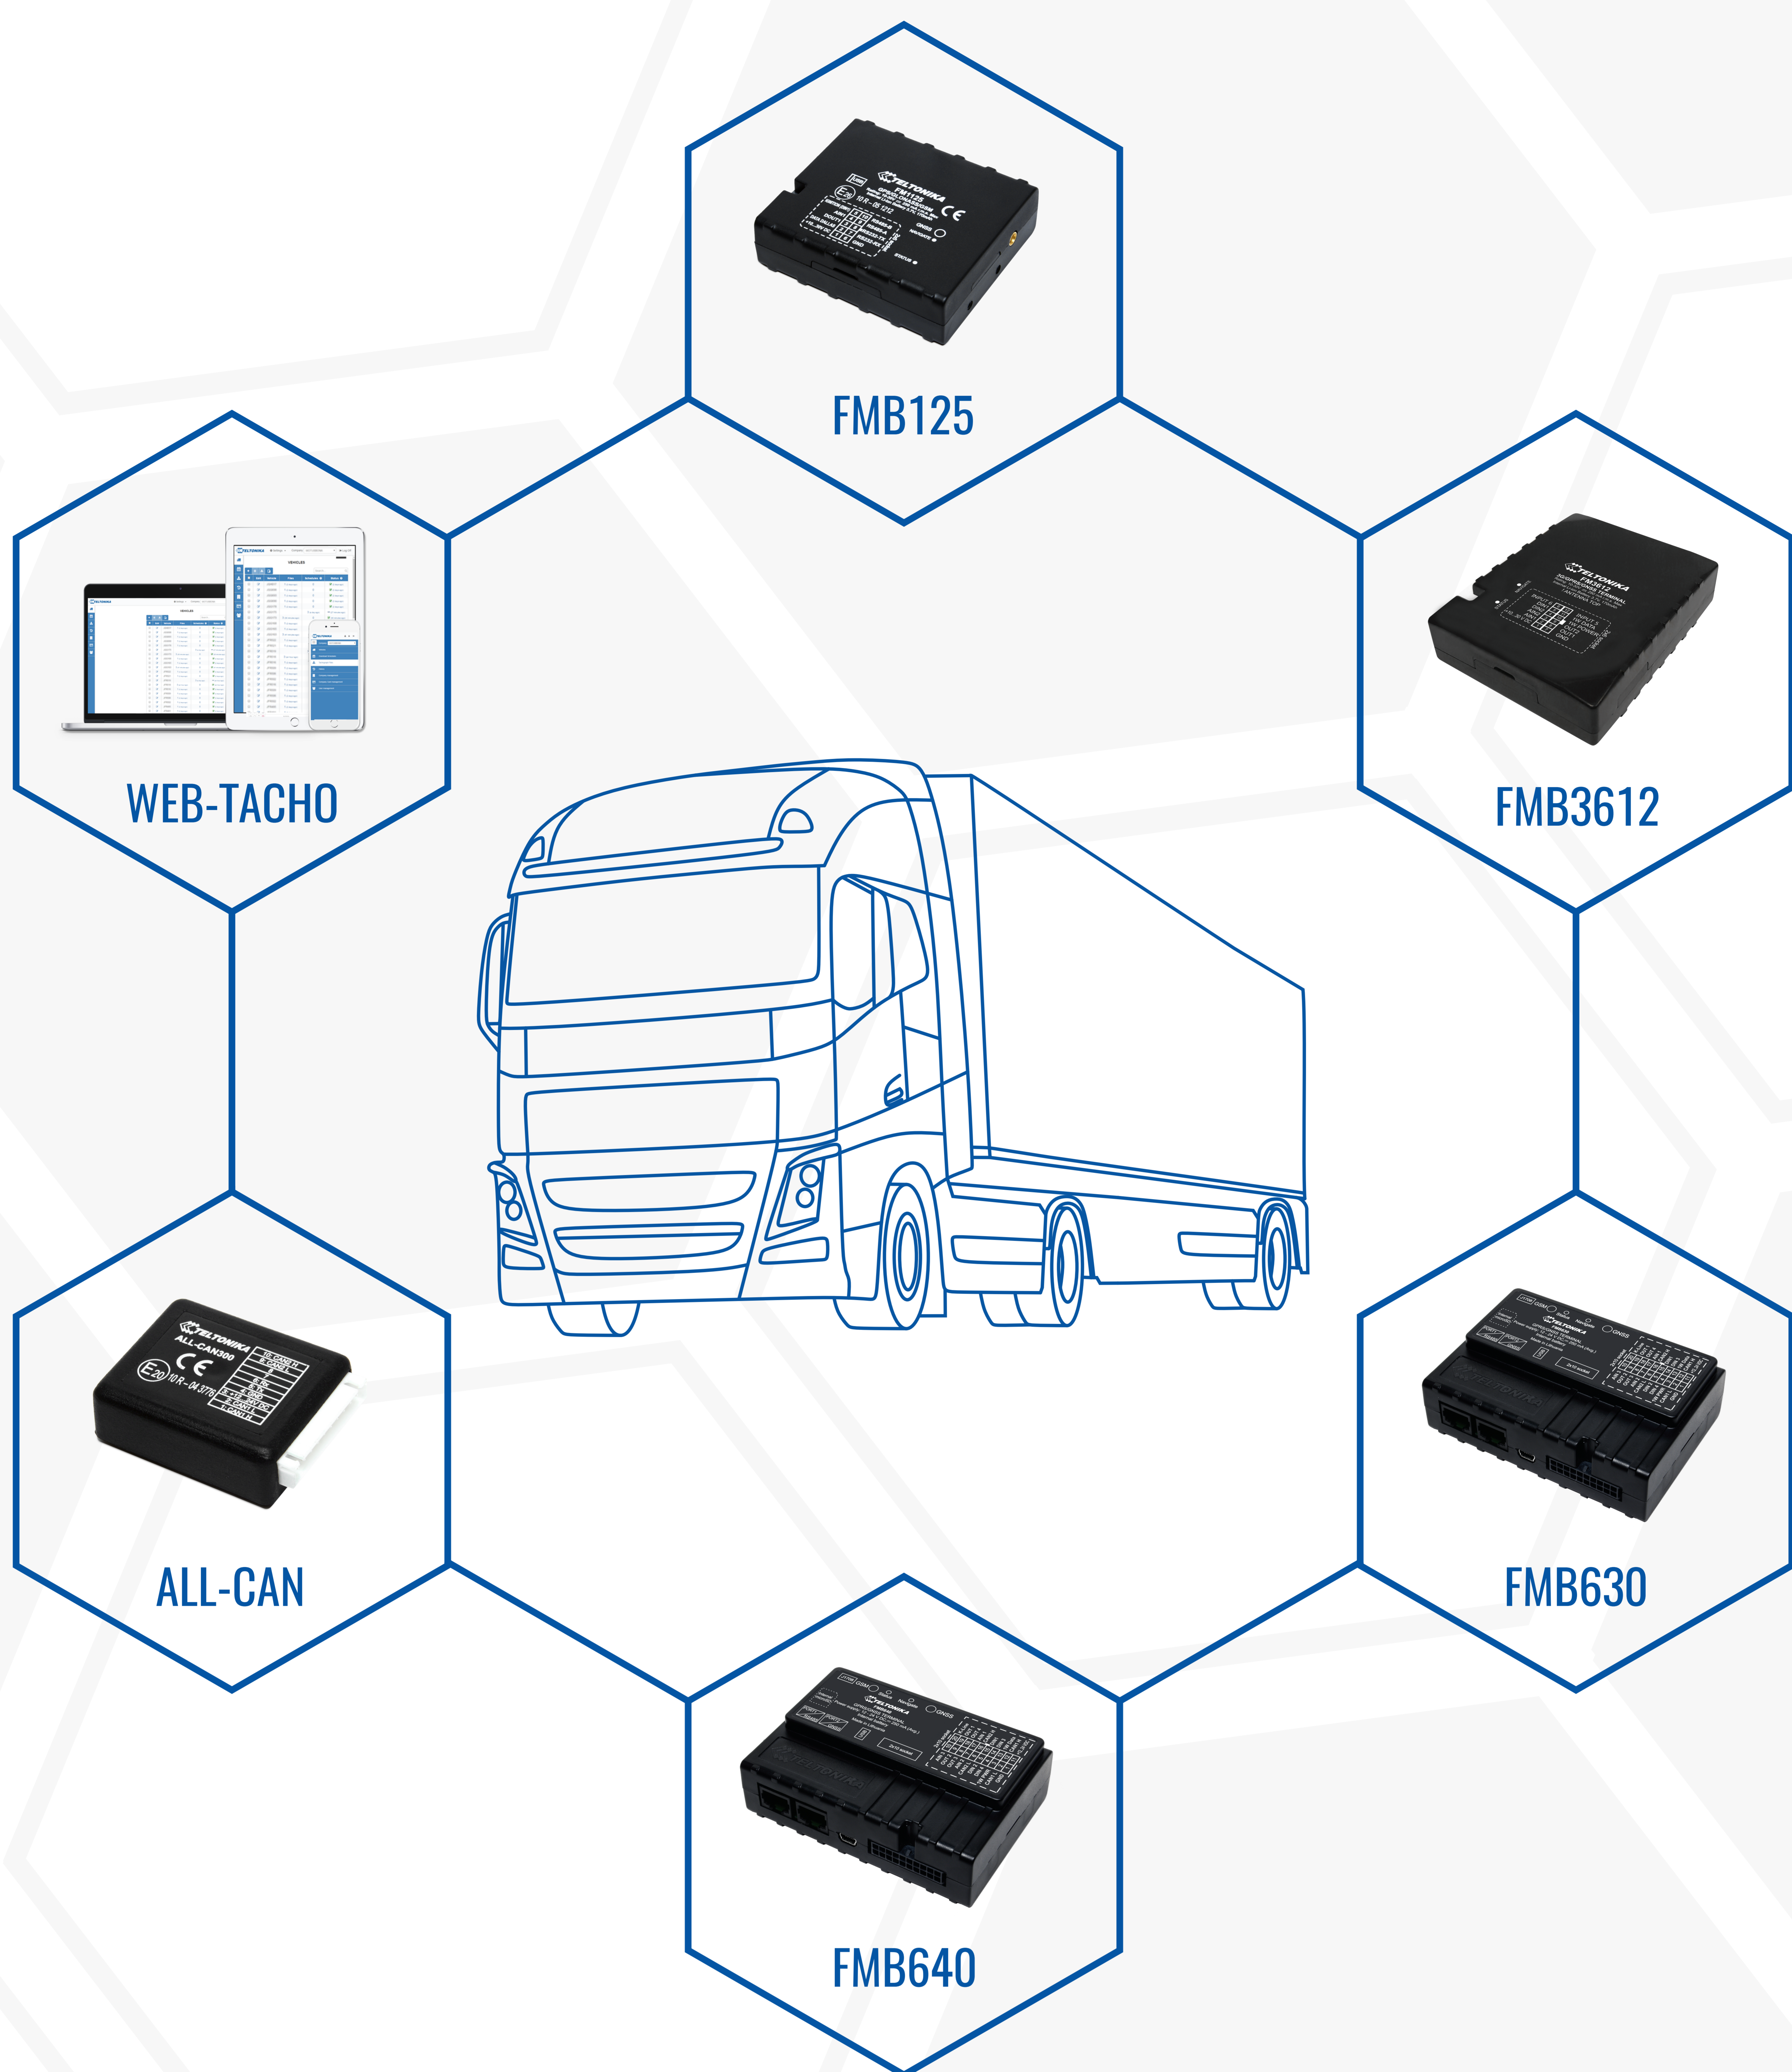

# HEAVY TRANSPORT

**GNSS LOCATION TRACKING**

**FUEL MONITORING**

**TRAFFIC ACCIDENT NOTIFICATIONS**

**REPORT GENERATION**

**ROUTE PLANNING AND OPTIMISATION**

**TEMPERATURE MONITORING**

**TECHNICAL SERVICING NOTIFICATIONS**

**DRIVER SCHEDULE PLANNING**

**LIVE MONITORING**

**COLLECTING ONBOARD COMPUTER DATA**

**DRIVER ID DATA READING**

**REMOTE TACHOGRSPH DATA DOWNLOAD**