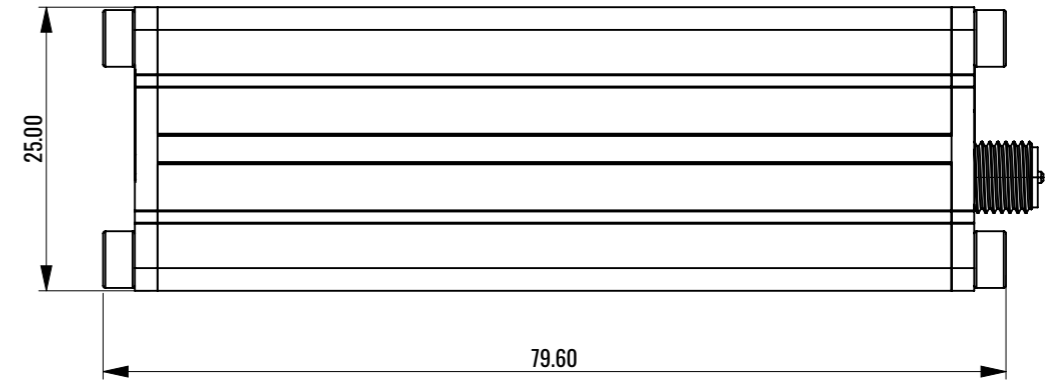

Top view

Right view

Front view

Back view

Isometric view

Part Number:	0449_RT206DAM0BCX_01				
Description:					
Units:	mm	Scale:	1:1	Form.:	A3
Sheet:	2/3				

Right view

Part Number:	0449_RT206DAM0BCX_01						
Description:							
Units:	mm	Scale:	1:1	Form.:	A3	Sheet:	3/3