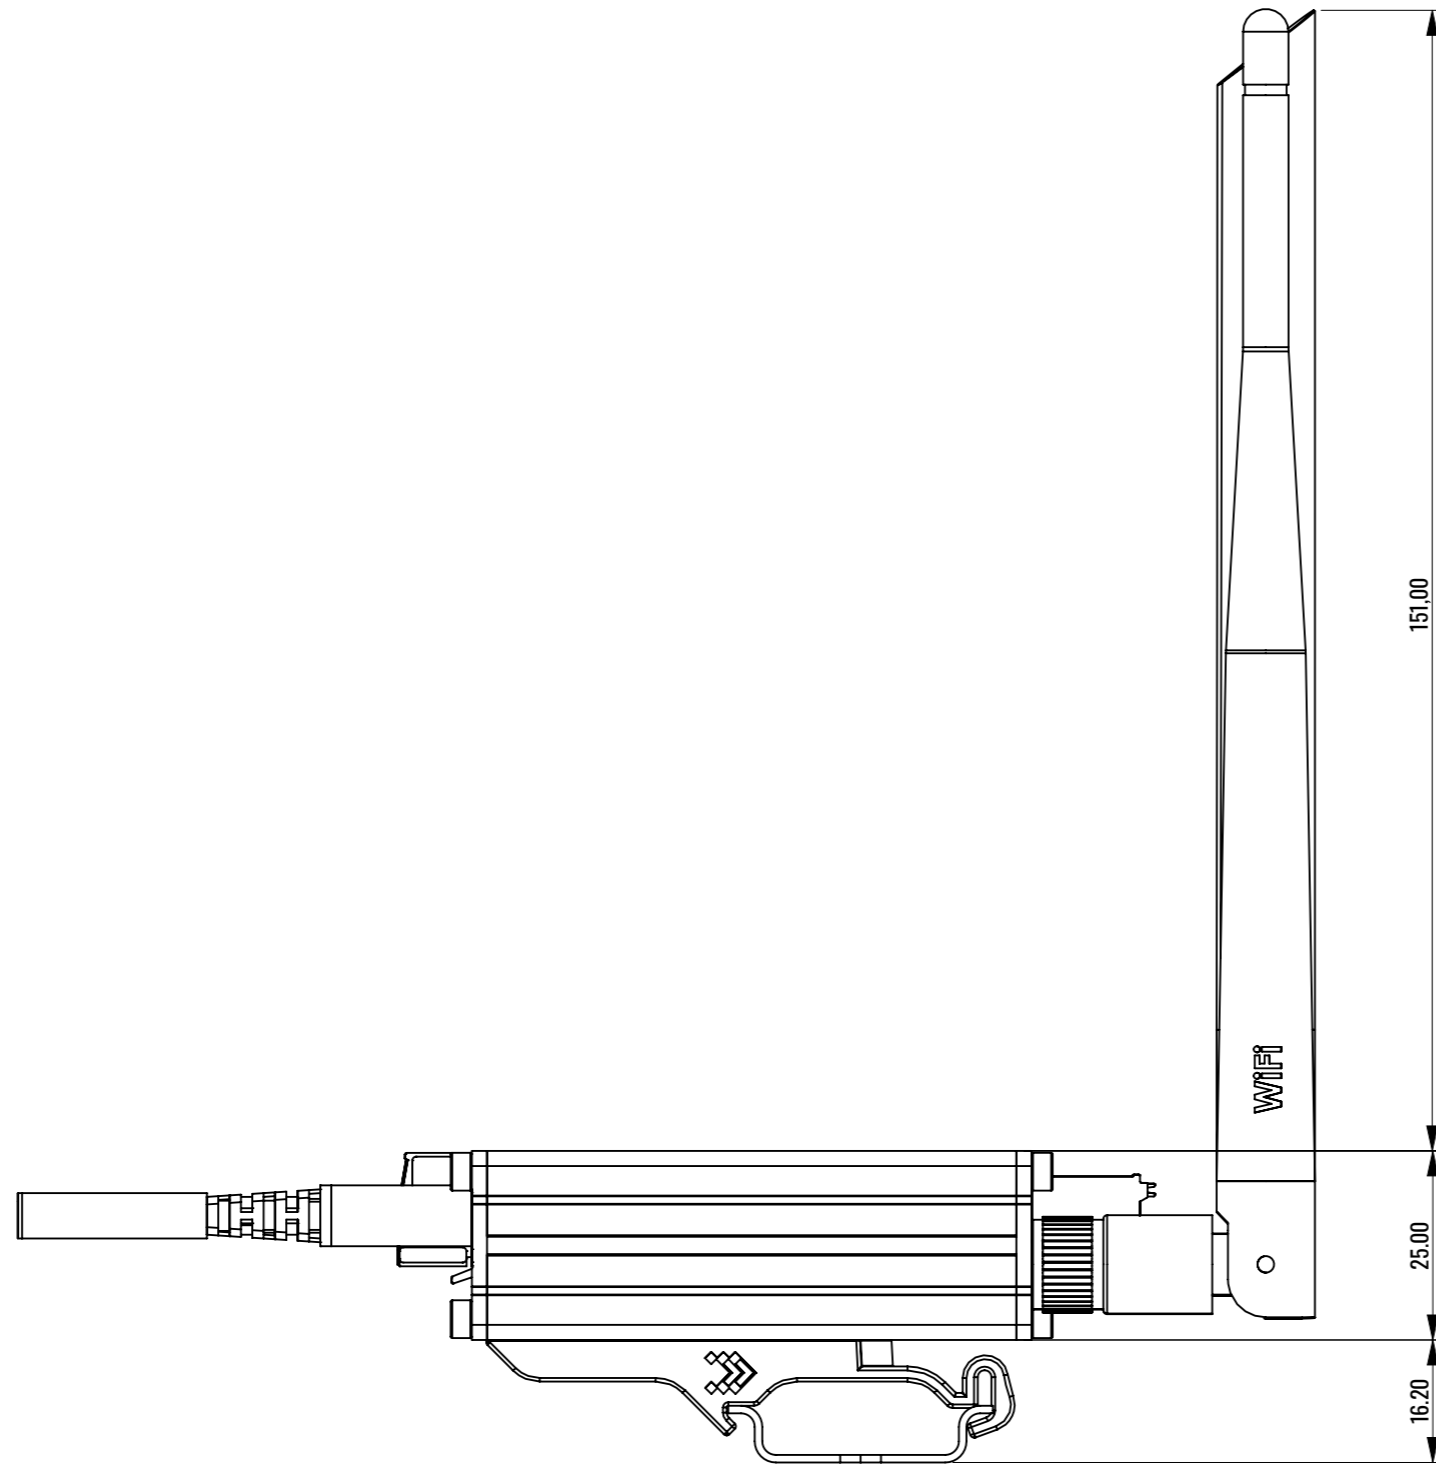

Top view

Right view

Front view

Back view

Isometric view

Part Number:	0449_RT206DAM0BCX_01				
Description:					
Units:	mm	Scale:	1:1	Form.:	A3
Sheet:	2/3				

Right view

Part Number:	0449_RT206DAM0BCX_01						
Description:							
Units:	mm	Scale:	1:1	Form.:	A3	Sheet:	3/3