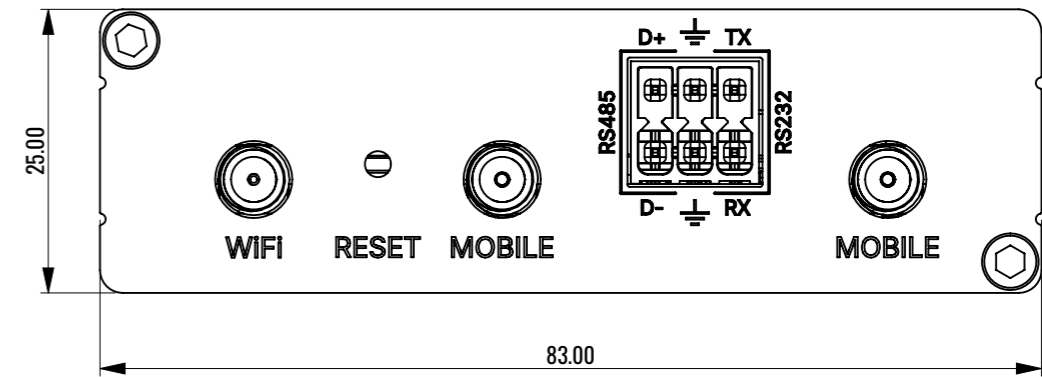

Top view

Right view

Front view

Back view

Isometric view

Part Number:	0449_RT206DAM0BCX_01				
Description:					
Units:	mm	Scale:	1:1	Form.:	A3
Sheet:	2/3				

Right view

Part Number:	0449_RT206DAM0BCX_01						
Description:							
Units:	mm	Scale:	1:1	Form.:	A3	Sheet:	3/3