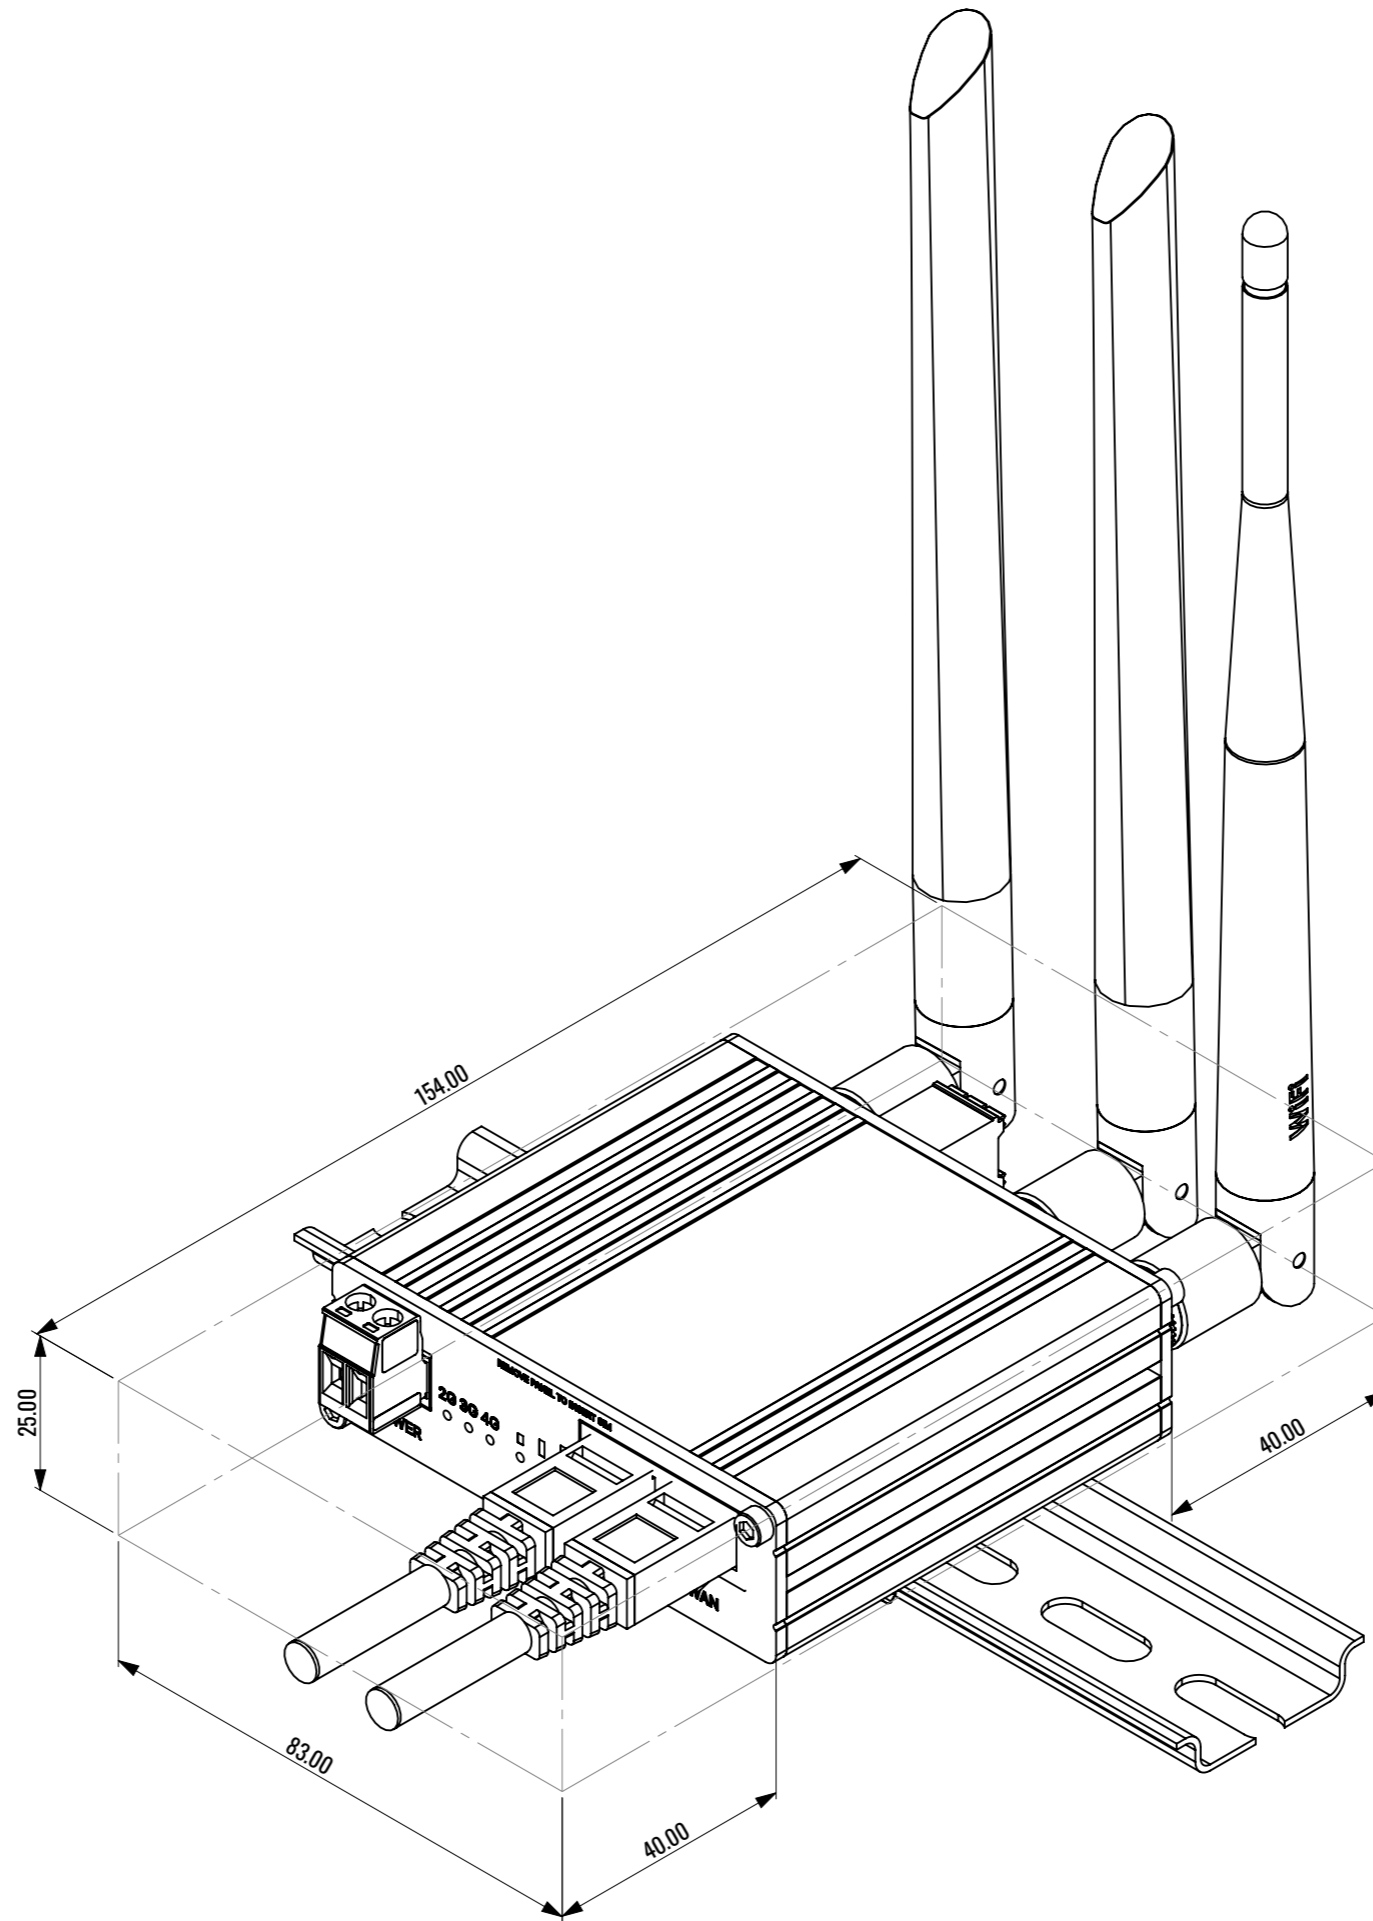

Top view

Right view

Front view

Back view

Isometric view

Part Number:	0449_RT206DAM0BCX_01				
Description:					
Units:	mm	Scale:	1:1	Form.:	A3
Sheet:	2/3				

Right view

Part Number:	0449_RT206DAM0BCX_01						
Description:							
Units:	mm	Scale:	1:1	Form.:	A3	Sheet:	3/3