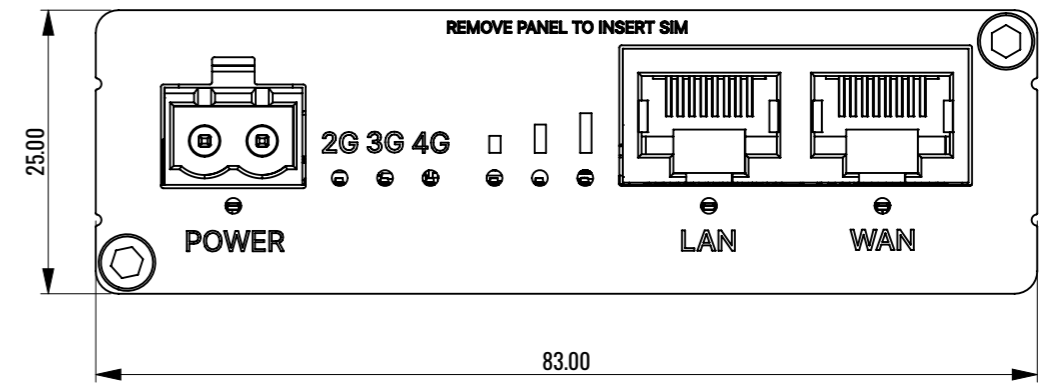

Top view

Right view

Front view

Back view

Isometric view

Part Number:	0449_RT206DAM0BCX_01				
Description:					
Units:	mm	Scale:	1:1	Form.:	A3
Sheet:	2/3				

Right view

Part Number:	0449_RT206DAM0BCX_01						
Description:							
Units:	mm	Scale:	1:1	Form.:	A3	Sheet:	3/3