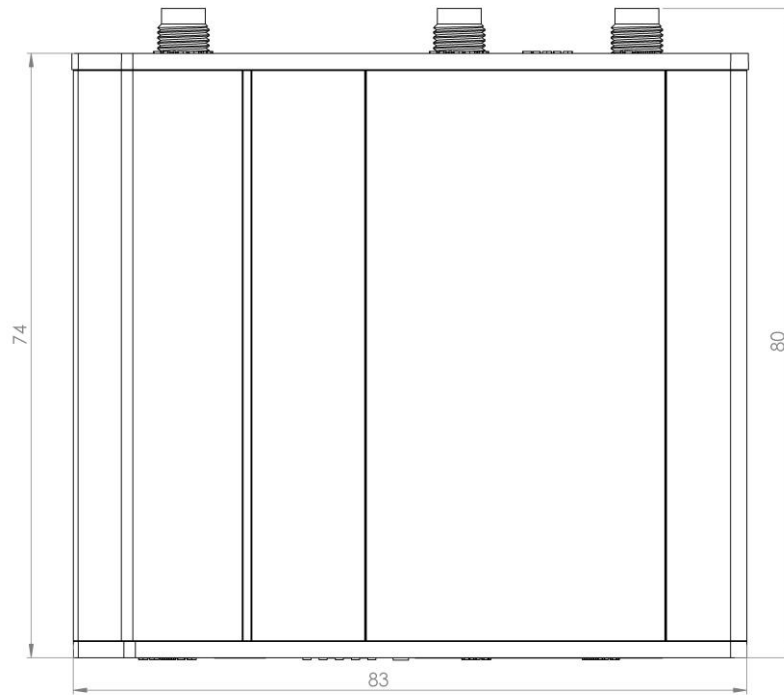

RUT230/240

Dimensions & Mounting space requirements

Top view

Right view

Mounting space requirements